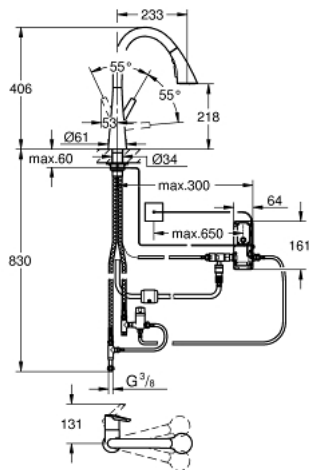

30 219 002 Electronic single-lever sink mixer 1/2"

https://www.grohe.co.uk/en_gb/electronic-single-lever-sink-mixer-1-2-30219002.html

- **Touch: activation of water via skin contact**
- **battery supply** 6 V lithium-battery, type CR-P2
- CE approved
- solenoid valve
- fixed value mixing valve
- automatically stops after 60 sec. (factory set)
- type of protection IP 44
- **GROHE StarLight** chrome finish
- **GROHE SilkMove** 35 mm ceramic cartridge
- GROHE Zero separated inner water ways - lead and nickel free
- **GROHE Magnetic Docking** guarantees easy retraction and smooth docking of the spray head back to the starting position
- pull-out spray with 3 spray types
- diverter: laminar spray/**SpeedClean** shower jet/GROHE Blade spray (reduced water consumption by up to 70 % and even stronger spray performance)
- stop function - pause button to stop the water flow
- automatic return to laminar spray
- adjustable flow rate limiter
- swivel tubular spout
- swivel area 360°
- protected against backflow
- flexible connection hoses
- Eco tax France